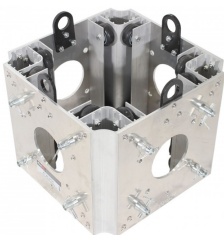

[Ground Support Sleeve Block for F34 Truss Segment Systems](#)

SKU: XT-BLOCK-MK2

Show More