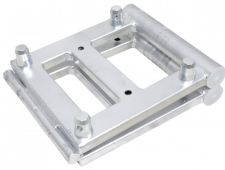

Made of high-quality metal plates that are connected by a strong hinge pin, this hinge allows the two sections of truss to pivot and adjust the angle of connection. The hinge comes with a sleek black finish that not only adds to its aesthetic appeal but also helps protect it from damage and corrosion.

## Related Products

**6 Way Square Truss Junction Block - Includes 4 Way 16 Half Conical Couplers | Black Powder Coated | 3mm Wall**

SKU: XT-JB6W-4W-BLK

**180° degree Adjustable Plate Hinge For XT-SQ F34 Conical Truss – Junction Box Angle**