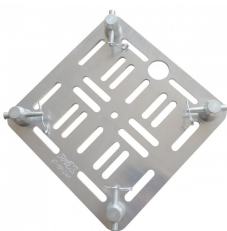

What did you think

Related Products

12" Aluminum 8mm Slotted Holes Truss Top Plate for F34 F32 F31 Conical Square Truss with Twist Locks and Connectors

SKU: XT-BP12AH

4.92 Ft - 1.50 M F34 Square Truss Segment | 2 mm Wall