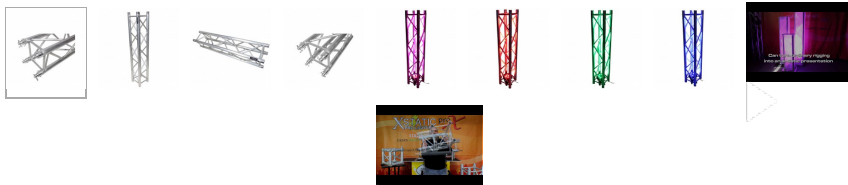

Home > Products > ProX Truss > F34 Conical Segments 2mm > Straight Segments > 4.92 Ft - 1.50 M F34 Square Truss Segment | 2 mm Wall

SKU: XT-SQ492

Permalink:

[Search on Google](#)

4.92 Ft - 1.50 M F34 Square Truss Segment | 2 mm Wall

[Find A Dealer](#)

Product Images

[Download Product Images](#)

Our Products And You

[submit your story](#)

ProX XT-SQ492 4.92 Ft - 1.50 M F34 Square Truss Segment | 2 mm Wall

Description

The **ProX XT-SQ492 Truss** is designed for high-frequency usage or installations, which demands higher loading. This trussing is Ideal for rental, touring, and exhibition companies. ProX is one of the most trusted truss manufacturers in the live entertainment industry and is engineered and manufactured to the highest standards of safety and performance. **ProX Live Performance Gear®** specializes in high-quality, general-purpose aluminum lighting and stage trussing in F31/F32/F34 and 12" bolted configurations designed for live stages, theaters, nightclubs, church installations, mobile applications, trade shows, and retail applications.

The **ProX Conical Coupling System** allows for genderless trusses, providing a more precise lineup of chords and fastening points, while the conical shape of the couplers helps maintain overall rigidity at the stress points and makes parts harder to damage. *This system also makes assembly/disassembly quick and easy, all you need is a small brass or aluminum hammer.* The XT-SQ series easily mates with most other brands of trusses of the same size and connector type and is available in a variety of lengths to suit your designs. Our outstanding quality control and manufacturing techniques assure excellent fitment at every connection to expedite your setups. We manufacture with **EN-AWT6 6082 Aluminum** for safety and strength. The 2mm wall thickness assures durability and strength and can be used for spans up to 52.5 Ft. (16 M).