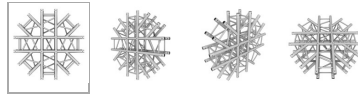

Home > Products > ProX Truss > Blocks, Corners & Junctions > > 8-Way + 2-way Top Bottom Spider Lighting Junction Box - Spider Shaped Truss for F34 Conical Truss

SKU: XT-JB10W-SPIDER

Permalink:

[Search on Google](#)

8-Way + 2-way Top Bottom Spider Lighting Junction Box - Spider Shaped Truss for F34 Conical Truss

[Find A Dealer](#)

Product Images

[Download Product Images](#)

Our Products And You

[Submit your story](#)

ProX XT-JB10W-SPIDER 8-Way + 2-way Top Bottom Spider lighting Junction Box - Spider Shaped Truss for F34 Conical Truss

Description

ProX **XT-JB10W-SPIDER** 8-Way + 2-way Top Bottom Spider lighting Junction Box - Spider Shaped Truss for F34 Conical Truss This 10-way Junction is made to extend truss segments from the center and extend from 8 different F34 square sections. This truss style is a trending commodity amongst stage lighting artists who want to create a huge lighting display with arms that tower over the audience. This unique junction box can be used in various ways when you want to create a center junction truss system. This unique aluminum 10-way junction was designed by ProX. **Connecting Hardware Not Included**

Features

8-Side Conical Connecting F34 Sections
1-Top and 1-Bottom Segment Sections
F34 Conical Connections

Connecting Hardware Not Included

UPC

804589616665

Our Products and You

[Submit your story](#)

Commonly Asked Questions

+ [Where can I buy one?](#)