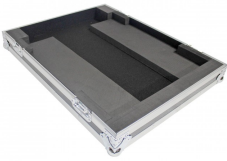

ATA Digital Audio Mixer Flight Case for Midas 32R Console
SKU: XS-MIDM32R