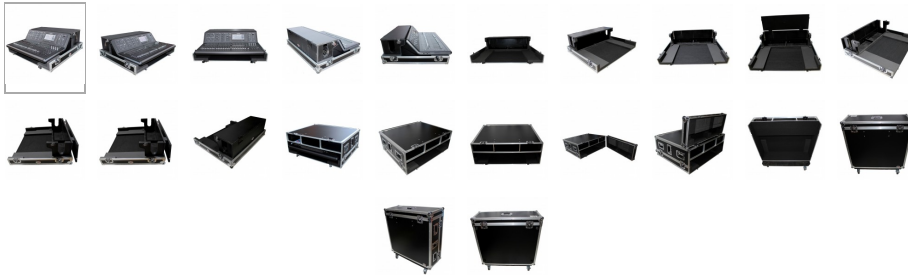

Our office is closed on Monday April 29th & Tuesday April 30th for Passover

Home > Products > ProX Cases > Mixer Console Cases > ATA Digital Audio Mixer Flight Case for Midas M32 Console with Doghouse compartment and Caster wheels

SKU: XS-MIDM32DHW

Permalink:

[Search on Google](#)

ATA Digital Audio Mixer Flight Case for Midas M32 Console with Doghouse compartment and Caster wheels

[Find A Dealer](#)

Product Images

[Download Product Images](#)

Our Products And You

[Submit your story](#)

ProX XS-MIDM32DHW ATA Digital Audio Mixer Flight Case for Midas M32 Console with Doghouse compartment and Caster wheels

Description

ProX **XS-MIDM32DHW** ATA Digital Audio Mixer Flight Case for **Midas M32 Console with Doghouse compartment and Caster wheels**. Our custom-designed ATA road case has been meticulously crafted to cater specifically to Live Audio Mixing Engineers, offering the utmost protection and convenience for your valuable equipment.

Our custom-designed ATA-style road case is tailored specifically for your Live Mixer Console in the audio console industry, offering the highest level of protection and convenience for your valuable equipment.