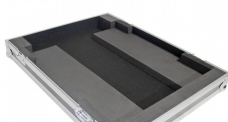

[ATA Digital Audio Mixer Flight Case for PreSonus StudioLive 32SC 16 Series III 16.4.2/16.0.2 Console](#)

SKU: XS-PRE16