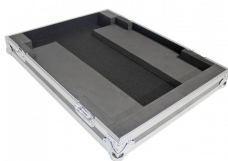

[ATA Digital Audio Mixer Flight Case for Presonus StudioLive 32SC 16 Series III 16.4.2/16.0.2 Console](#)

SKU: XS-PRE16