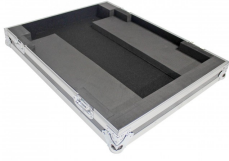

ATA Digital Audio Mixer ATA Flight Case for Yamaha TF1 Console

SKU: XS-YMTF1