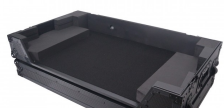

[ATA Style Flight Case for Pioneer DDJ-REV7 DJ Controller with Wheels and 1U Rackspace Black Finish](#)

SKU: XS-DDJREV7WBL