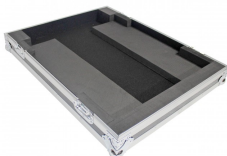

[ATA Digital Audio Mixer ATA Flight Case for Yamaha TF1 Console](#)

SKU: XS-YMTF1