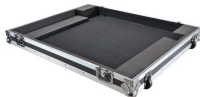

[submit a question](#)

Customer Testimonials

What did you think

Related Products

[ATA Flight Road Digital Audio Mixer Console Case for Yamaha TF3 with Wheels](#)

SKU: XS-YMTF3W

[ATA Digital Audio Mixer Flight Case for Yamaha TF5 Console with Wheels](#)