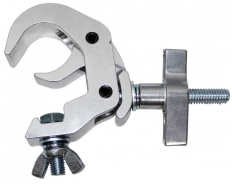

Our Products And You

Submit your
story

ProX T-C8 Aluminum Pro Truss Clamp with Eyebolt for 2" Truss Tube for Hanging Lighting and Speakers Capacity 1102 lbs.

Description

ProX **T-C8 Aluminum Pro Truss Clamp with Eyebolt** for 2" Truss Tube for **Hanging Lighting and Speakers**. This Pro Clamp with Eyebolt is a reliable and secure solution for mounting heavy fixtures to trussing in any event space. This clamp ensures a secure and stable connection when used to hang LED Walls, Speakers, and more. With a max load of 1000 lbs. (500kg) per clamp. The T-C8 provides peace of mind and always ensures safe operation.

By adding ProX clamps to your toolbox, you can ensure that your fixtures are always mounted safely and conveniently. It is important to always use safety cables or slings on all overhead equipment.

In conclusion, the ProX T-C8 Pro Clamp with Eyebolt is a must-have for any event production professional seeking a reliable and secure solution for mounting and suspending heavy fixtures to trussing. With its robust construction and ample weight capacity, this clamp provides unparalleled safety and convenience to any event space.

What did you think

Related Products

Aluminum Mini O-Style Truss Clamp with Eye Bolt Capacity 165 lbs

SKU: T-C14

Aluminum Pro M10 O-Clamp with Big Wing for 2" Truss Tube Capacity 1102 lbs.

SKU: T-C4H

Aluminum Pro Slim Hook Style M10 Clamp with Big Wing Knob for 2" Truss Tube Capacity 330 Lbs.

SKU: T-C5H

Aluminum Slim M10 O-Clamp with Big Wing Knob for 2" Truss Tube Capacity 165 lbs.

SKU: T-C9H

Aluminum Self-Locking M10 Clamp with Big Wing Knob for 2" Truss Tube Capacity 330

lbs.
SKU: T-C12H

Show More
