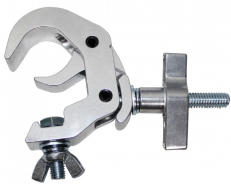

This O-clamp is designed specifically for use with most truss systems. It is made from high-strength aluminum alloy and features durable, yet lightweight construction. The O-clamp design allows for quick and easy mounting onto the truss, and it can be securely fastened in place using a bolt and wing nut. The clamp's wide surface area helps to distribute weight evenly, reducing the risk of damage to the truss or equipment while being hung.

This product is equipped with an M10 threaded bolt attachment

Features

- Includes Big Wing Knob for EZ Hand Tightening
- For 2" OD Piping
- Material: Al 6061-T6 Aluminum
- Minimum Tubing Diameter: 1.8" (46mm)
- Maximum Tubing Diameter: 2.008" (52mm)
- Max Load Capacity: 165 lbs (75 kg)
- M10 Threaded Bolt Attachment
- TUV Certification

Aluminum Pro M10 O-Clamp with Big Wing for 2" Truss Tube Capacity 1102 lbs.

SKU: T-C4H

Aluminum Pro Slim Hook Style M10 Clamp with Big Wing Knob for 2" Truss Tube Capacity 330 Lbs.

SKU: T-C5H

Aluminum Self-Locking M10 Clamp with Big Wing Knob for 2" Truss Tube Capacity 330 lbs.

SKU: T-C12H

Aluminum Pro O-Style M10 Dual Clamp with Big Wing Knob for 2" Truss Tube Capacity 1102 lbs.

SKU: T-C6

Aluminum Pro M10 Clamp with Half-Conical Connector for 2" Truss Tube Capacity 1102 lbs.

SKU: T-C7