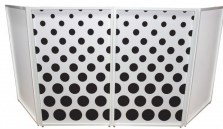

[Polka Dots Facade Enhancement Scrim - Black Dots on White | Set of Two](#)

SKU: XF-SDOTSX2