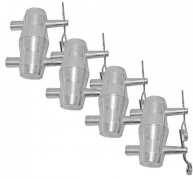

+ Where can I buy one?

[submit a question](#)

Customer Testimonials

[What did you think](#)

Related Products

Truss Base Plate Connector Pack (4 sets)

SKU: XT-CP-101P

Truss Junction Box Connector Pack for One Side

SKU: XT-CP-103P

Set of (4) Double Sided Conical Couplers with connectors and pins

SKU: XT-CP-PAC3 Pack

XT-SJB-2W Single Junction Box Includes 2 Sided Connecting Hardware for F34 F33 F32 F31 Truss

SKU: XT-SJB-2W