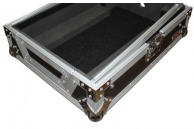

Mixer ATA Flight Hard Case for Large Format 12" Universal DJ Mixer with Laptop Shelf
Black on Black

SKU: XS-M12LTBL