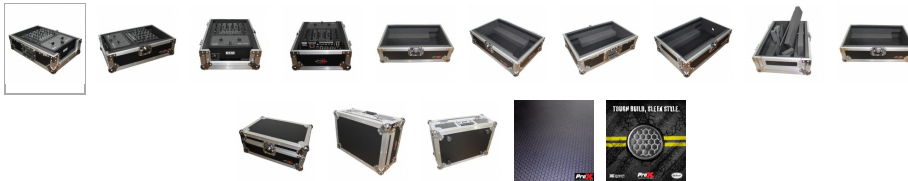

Home > Products > ProX Cases > Mobile DJ Cases > Mixer Cases > 10" Mixer > Flight Case for Large Format 10 In. DJ Mixers

SKU: XS-M10

Permalink: [Search on Google](#)

Flight Case for Large Format 10 In. DJ Mixers

[Find A Dealer](#)

Product Images

[Download Product Images](#)

Our Products And You

Submit your
story

ProX XS-M10 Flight Case for Large Format 10 In. DJ Mixers

Description

The **ProX XS-M10 Universal 10" Mixer Case** is the perfect companion for the state-of-the-art Mobile DJ. Built with top grade heavy-duty materials, the XS-M10BL gives you maximum durability, dependability, and security. The ProX XS-M10 ATA Style Flight case designed by ProX Cases fits **10" Mixers** and is made with the highest quality material and workmanship to give you the ultimate security for your 10" Mixer. If you have a passion for your gear and want to keep it safe at all times, this case will perform at the highest level every time.

This ProX 10" Mixer Case sleek format mix case is constructed with our rugged signature 3/8" Gig-Ready Series Plywood, reinforced steel ball corners for protection and easy stacking, and recessed steel padded handles and latches to protect them from damage during transport. and to withstand the rigorous travel that a Pro-DJ demands. Black on Black construction and modern design will turn heads and keep with the decor of any venue.

The **XS-M10** has all the features you are looking for in a high-grade DJ Mixer Case. You will definitely be satisfied with this top of the line product from the signature series line of products from ProX Cases!