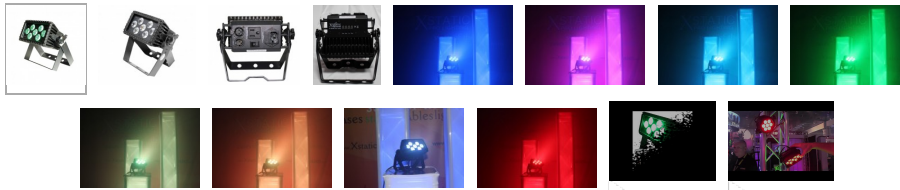

Our office is closed on Monday April 29th & Tuesday April 30th for Passover

Home > Products > ProX Lighting > LED Lighting > LED Bars / Up Lighting , LED Par Cans > High powered 7x3W Tri RGB LED

SKU: X-BARTRI7-IRC

This product is discontinued

High powered 7x3W Tri RGB LED

Product Images

[Download Product Images](#)

Our Products And You

Submit your story

ProX X-BARTRI7-IRC High powered 7x3W Tri RGB LED

Description

Auto, Sound, DMX512 control w/ channels: 3/6/7 Channel configs
Include Wireless IR Remote Controller

Features

RGB 1,073LUX@2M
Power consumption: 23W

Exterior Dimensions & Weight

4.50"H x 3.00"W x 7.00"L - Weight: 2.90 lbs