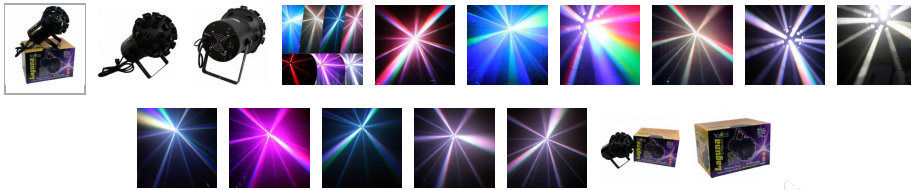

Our office is closed on Monday April 29th & Tuesday April 30th for Passover

Home > Products > ProX Lighting > LED Lighting > Effect and Party Lighting > LAGUNA 12W 4in1 RGBW CREE LED DJ PARTY EFFECT LIGHT

SKU: X-782LED LAGUNA

This product is discontinued

LAGUNA 12W 4in1 RGBW CREE LED DJ PARTY EFFECT LIGHT

Product Images

[Download Product Images](#)

Our Products And You

Submit your
story

ProX X-782LED LAGUNA LAGUNA 12W 4in1 RGBW CREE LED DJ PARTY EFFECT LIGHT

Description

The Xstatic Pro Lighting **Laguna X-782LED** is compact lightweight uses very low power and is easy to install and operate. The motor rotates clockwise and counter-clockwise to create a spinning array of 138 degree angled beams in Red Blue Green Purple Cyan and White. Colors are made inside of the 4in1 LED with this new technology. The LEDs contain 4 color RGBA diodes for better color mixing. Runs cool and doesn't require duty-cycles.

Features

- 1x 12W 4in1 (RGBW) CREE LED
- 27 Lenses for wide-area coverage,
- Stand alone operation, sound active,
- With static color, strobe, color mixing.
- LEDs produce a variety of color effects (Red, Green, Blue, Purple, Yellow, Cyan & White)
- Produces unique LED patterns that can be projected on a dance floor, wall or ceiling
- Runs extremely cool! - No Duty Cycles! - Run all night!
- Very low heat output and power consumption
- Includes metal hanging bracket
- Extreme long lifetime of the LEDs 100,000 hr. rated