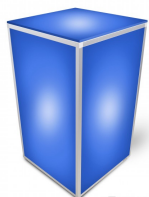

LUMO STAGE

Lumo Stage Acrylic Stage 2'x2'x42" Platform Cube Light Box Section for Disco Style Dance Floor

SKU: XSA-2X2-42