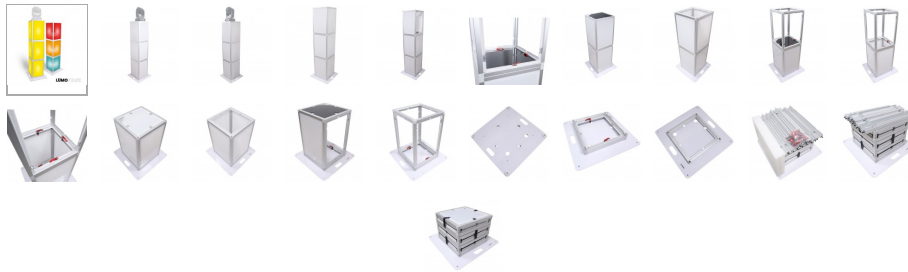

Home > Products > ProX Stages > LUMOSTage™ > , Stage Accessories > , ProX Stands >> Lumo Stage Acrylic Pillar 6' Column Cube Section Display Pedestal and Base for LED DJ Stage Lighting Dance Floor

SKU: XSA-PILLAR6FT

Permalink:

[Search on Google](#)

Lumo Stage Acrylic Pillar 6' Column Cube Section Display Pedestal and Base for LED DJ Stage Lighting Dance Floor

[Find A Dealer](#)

Product Images

[Download Product Images](#)

Our Products And You

Submit your
story

ProX XSA-PILLAR6FT Lumo Stage Acrylic Pillar 6' Column Cube Section Display Pedestal and Base for LED DJ Stage Lighting Dance Floor

Description

ProX **XSA-PILLAR6FT Lumo Stage Acrylic Pillar** 6' Column Cube Section Display Pedestal and Base for LED DJ Stage Lighting Dance Floor. This acrylic stand is a great mobile display solution when you need a touch of elegance on the stage. It's quick and easy to install, with no tools necessary. The LumoStage Pillar is rugged and made with high-quality materials. Once applied with your choice of LED lighting this pillar becomes fully illuminated with vivid colors.

Each 22-inch stackable cube has a base for your lighting to stand on up to 3 levels. This gives you the option to add up to 3 lighting fixtures on each level. This versatile acrylic display can be used as a pedestal stands in bars, clubs, party halls, and retail displays. Add your own moving heads, par lighting, mirror balls, and other types of stage or DJ and Stage production products.

LumoStage Acrylic Platforms is rugged and made from high-grade aluminum framing and security clamp hardware. Each Stage includes white translucent plexiglass enclosed panels on two of four sides of each platform (closed when combined with a set of four or more platforms). **Unlock a world of imagination when it comes to LumoStage™ Pillar**

Shipping Dimensions (sent in 2 separate boxes):

BOX#1: 23" x 25" x 16" - 68lbs

BOX#2: 26" x 26" x 3" - 22 lbs

Features

- **Modular-style configuration**
- **Acrylic Panels on all Sides**
- **6' FT Total 3x 24" Stackable Sections**