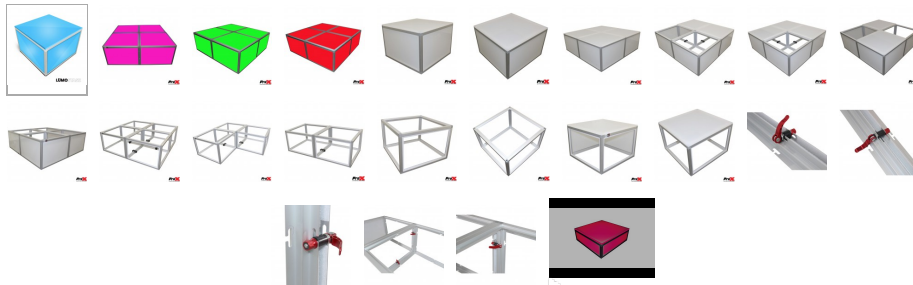

Home > Products > ProX Stages > LUMOSTage™ > > Lumo Stage Acrylic Stage 2'x'2x24" Platform Cube Light Box Section for Disco Style Dance Floor - Includes (4) Panels

SKU: XSA-2X2-24

Permalink:

[Search on Google](#)

Lumo Stage Acrylic Stage 2'x'2x24" Platform Cube Light Box Section for Disco Style Dance Floor - Includes (4) Panels

[Find A Dealer](#)

Product Images

[Download Product Images](#)

Our Products And You

[Submit your story](#)

ProX XSA-2X2-24 Lumo Stage Acrylic Stage 2'x'2x24" Platform Cube Light Box Section for Disco Style Dance Floor - Includes (4) Panels

Description

ProX **XSA-2X2-24** Lumo Stage Acrylic Stage 2'x'2x24" Platform Cube Light Box Section for Disco Style Dance Floor. Introducing **LumoStage™**, our acrylic cubed stage platform section – the perfect solution for creating an unforgettable dance floor experience. This innovative product is designed to allow you to mount your own lighting inside each cube, creating a stunning visual display that will leave your guests in awe.

These cubed platforms stand out when an LED lighting fixture, strip tape, or the **X-LUMOTREE** is placed inside the center of the unit. Each unit includes a pre-cut hole in the side panel to route power cables in and out. Multiple platforms can be stacked or arranged to create a variety of display configurations.

Crafted from high-quality acrylic material, this stage platform section is durable, easy to clean, and built to last. Its clear design allows the lighting to shine through, creating a mesmerizing effect that will enhance any event. **The cube measures 2'x'2x24"**, making it the perfect size for dancing and entertaining. It's easy to set up and can be used indoors or outdoors, making it a versatile addition to your event equipment collection.

Whether you're a professional event planner, DJ, or simply hosting a party, this Lumo Stage platform section is sure to impress your guests and create a memorable experience.

Lumo Stage can be connected in multiple units to form a stage, drum riser, DJ stand, or elevated dance floor. Each unit attaches to the others with provided interior security clamps. The underside is open (except for the support structure) to provide easy wiring and lighting installation. This product is ideal for disco clubs, party halls, lounges, weddings, trade shows, retail displays, home décor, and more.

- **Modular-stye configuration**
- **Includes Top panel + (4) Side panels**
- **Security Clamps Included**