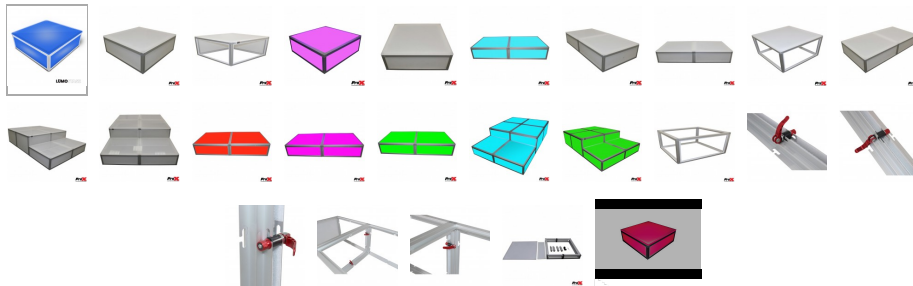

Our office is closed on Monday April 29th & Tuesday April 30th for Passover

Home > Products > ProX Stages > LUMOSTage™ >> Lumo Stage Acrylic Stage 2'x'2x8" Platform Cube Light Box Section for Disco Style Dance Floor - Includes (2) Panels

SKU: XSA-2X2-8

Permalink:

[Search on Google](#)

Lumo Stage Acrylic Stage 2'x'2x8" Platform Cube Light Box Section for Disco Style Dance Floor - Includes (2) Panels

[Find A Dealer](#)

Product Images

[Download Product Images](#)