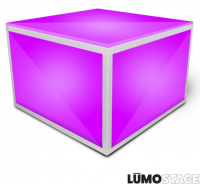

- Security Clamps Included
- Floor Thickness .40" / 10mm
- White Translucent Acrylic

The LumoStage contents of this model include a single 0.4" | 10mm top acrylic panel and (2) side panels. This product will be shipped unassembled.

Features

- Connectable acrylic cubed stage platform for multiple configurations
- Allows for mounting of personal lighting for a stunning visual display
- Features pre-cut hole for power cable routing in and out
- Easy setup, indoor/outdoor use for versatility
- High-quality, durable, and easy-to-clean acrylic material
- Clear design for mesmerizing lighting effects at any event
- Customizable dimensions for perfect size for dancing and entertaining
- For use in various settings such as disco clubs, party halls, weddings, and more
- Multiple stacking and arranging configurations available
- Provides an unforgettable dance floor experience
- SWL 300 LBS evenly distributed

Exterior Dimensions & Weight

4.50"H x 24.00"W x 24.00"L - Weight: 22.00 lbs

Shipping Dimensions & Weight

Box 1 of 1: 5.50"H x 25.00"W x 25.00"L - Shipping Weight: 24.00 lbs

Suggested Shipping Method: Parcel

UPC

019372408727

Our Products and You

Submit your
story

Commonly Asked Questions

+ Where can I buy one?

[submit a question](#)

Customer Testimonials

What did you think

Related Products

[Lumo Stage Acrylic Stage 2'x'2x16" Platform Cube Light Box Section for Disco Style Dance Floor - Includes (2) Side Panels](#)

SKU: XSA-2X2-16