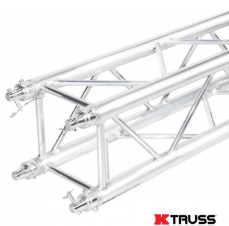

4.92 Ft. | 1.5M K-Truss F34 Economy Aluminum Truss for displays and non-load bearing systems

SKU: KT-F34SQ492

KTRUSS
www.ktruss.com