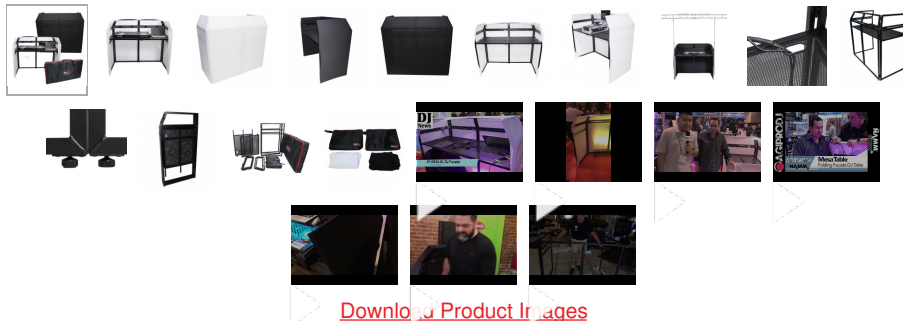

Home > Products > ProX Stands > Mobile Workstations > Mesa MK2 DJ Facade Table Station Includes White & Black Scrims and Padded Carry Bag

SKU: XF-MESA-MK2

Permalink:

[Search on Google](#)

Mesa MK2 DJ Facade Table Station Includes White & Black Scrims and Padded Carry Bag

[Find A Dealer](#)

Product Images

[Download Product Images](#)

Our Products And You

[submit your story](#)

ProX XF-MESA-MK2 Mesa MK2 DJ Facade Table Station Includes White & Black Scrims and Padded Carry Bag

Description

The **ProX XF-MESA-MK2 DJ FACADE** gives you an elegant professional look. With its strong and lightweight 4 sided folding aluminum frame with a black finish, This DJ booth is all you need. The system setup is easy and takes less than 5 min. You can transform your DJ setup in minutes and look like the professional you already are. The **XF-MESA-MK2** includes both **white & black scrims** with carrying bags for the scrims and padded carry bag for the facade itself. Protect facade from scratching when setting up, tearing down and in transportation. The table is designed to hold up to 150 lbs evenly distributed and has a ventilated design to keep your equipment cool. Add lighting and accessories over the facade with the [XF-MESATRUSSE](#).

Features

DIMENSIONS:

Folded for transport: 51"H x 27.5"L x 5"D

Fully extended set up: 52"H x 27.5"D x 57"W

Available Table Space: 51"W x 25"D x 35" Height (below tabletop)

- **Lightweight Aluminum Frame**
- **Black & White Scrim (W/Carry Bags)**
- **Padded carry bag (Holds complete facade system)**