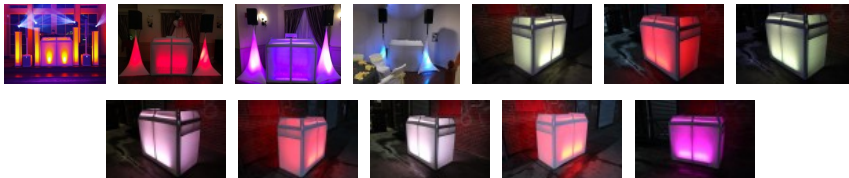

Home > Products > ProX Stands > Mobile Workstations > Mesa MK2 DJ Facade Table Station Includes White & Black Scrims and Padded Carry Bag

SKU: XF-MESA-MK2

Permalink:

[Search on Google](#)

Mesa MK2 DJ Facade Table Station Includes White & Black Scrims and Padded Carry Bag

[Find A Dealer](#)

Product Images

[Download Product Images](#)

Our Products And You

[submit your story](#)

ProX XF-MESA-MK2 Mesa MK2 DJ Facade Table Station Includes White & Black Scrims and Padded Carry Bag

Description

The **ProX XF-MESA-MK2 DJ FACADE** gives you an elegant professional look. With its strong and lightweight 4 sided folding aluminum frame with a black finish, This DJ booth is all you need. The system setup is easy and takes less than 5 min. You can transform your DJ setup in minutes and look like the professional you already are. The **XF-MESA-MK2** includes both **white & black scrims** with carrying bags for the scrims and padded carry bag for the facade itself. Protect facade from scratching when setting up, tearing down and in transportation. The table is designed to hold up to 150 lbs evenly distributed and has a ventilated design to keep your equipment cool. Add lighting and accessories over the facade with the [XF-MESATRUSSE](#).

Features

DIMENSIONS:

Folded for transport: 51"H x 27.5"L x 5"D

Fully extended set up: 52"H x 27.5"D x 57"W

Available Table Space: 51"W x 25"D x 35" Height (below tabletop)

- **Lightweight Aluminum Frame**
- **Black & White Scrim (W/Carry Bags)**
- **Padded carry bag (Holds complete facade system)**