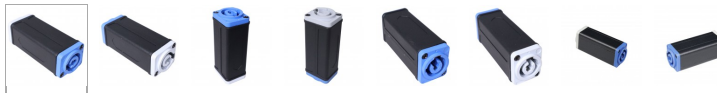

Home > Products > ProX Cables > Power Extension , Cable and Panel Connectors > > PowerKon cable Coupler Adapter BLUE Power In to GRAY Power Out

SKU: XC-PWC-COUPLER

Permalink: [Search on Google](#)

PowerKon cable Coupler Adapter BLUE Power In to GRAY Power Out

Product Images

[Download Product Images](#)[Find A Dealer](#)

Our Products And You

[Submit your story](#)

ProX XC-PWC-COUPLER PowerKon Cable Coupler Adapter BLUE Power In to GRAY Power Out

Description

ProX **XC-PWC-COUPLER** ProX XC-PWC-COUPLER PowerKon Cable Coupler Adapter BLUE Power In to GRAY Power Out. This PowerKon cable coupler is equipped with a locking 3-pole (AC) connector with connections for neutral, line, and ground. XC-PWC-COUPLER is rated 20A/250V AC, it has power-in (BLUE) on one side, and Power Out (GRAY) on the opposite side. The contacts inside the coupler prevent arcing damage when the cable is disconnected under load.

Features

- **12 AWG pure copper conductors**
- **Fast and easy twist lock latching system for additional safety**
- **Extremely robust and reliable**
- **UL and cUL tested components**
- **IP65 dust/water protection rating**
- **ProX Limited Lifetime Warranty**