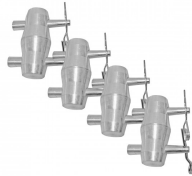

Our office is closed on Monday April 29th & Tuesday April 30th for Passover

Home > Products > ProX Truss > Couplers, Spacers, and Hardware > Spacers > Spacer 170mm Female Coupler

SKU: XT-SPFF170

Permalink:

Description

This XT-SPFF170 Spacer Female to Female Coupler is designed to securely connect truss corners.

2" Truss Spacer Female to Female 170mm 6.7"

170mm (6.69") X 50mm 2"

ProX offers a wide array of small to medium temporary roof solutions to suit all types of outdoor events! Custom temporary roof projects are a specialty of the ProX Engineering Department, which focuses on safety and stability of its designs.

Customer Testimonials

Related Products

Spacer 105mm Female Coupler
SKU: XT-SPFF105

Connector and Safety Pins Sets (12) Package
SKU: XT-SPX12

Set of (4) Double Sided Conical Couplers with connectors and pins
SKU: XT-CP-PAC3 Pack

4.92 Ft - 1.50 M F34 Square Truss Segment | 2 mm Wall
SKU: XT-SQ492

6 Way Square Truss Junction Block - Includes 4 Way 16 Half Conical Couplers
SKU: XT-JB6W-4W

Show More
