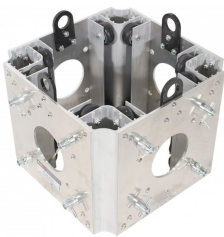

Ground Support Sleeve Block for F34 Truss Segment Systems

SKU: XT-BLOCK-MK2

Show More