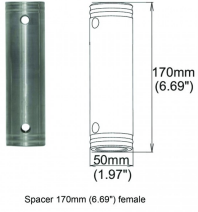

40mm (1.57") X 50mm (2")

Suggested Shipping Method: Parcel

UPC

019372406488

Our Products and You

[Submit your story](#)

Commonly Asked Questions

+ [Where can I buy one?](#)

[submit a question](#)

Customer Testimonials

[What did you think](#)

Related Products

[Spacer 105mm Female Coupler](#)

SKU: XT-SPFF105

Spacer 170mm Female Coupler

SKU: XT-SPFF170

Spacer 170mm (6.69") female

Connector and Safety Pins Sets (12) Package

SKU: XT-SPX12

6.56 Foot - 2M F31 Single Tube Truss Segment | 2mm Wall

SKU: XT-S656

6.56 Ft - 2.00 M F34 Square Truss Segment | 2 mm Wall