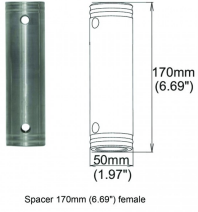

50mm (2") X 50mm (2")

Suggested Shipping Method: Parcel

UPC

019372406495

Our Products and You

[Submit your story](#)

Commonly Asked Questions

+ [Where can I buy one?](#)

[submit a question](#)

Customer Testimonials

[What did you think](#)

Related Products

[Spacer 105mm Female Coupler](#)

SKU: XT-SPFF105

Spacer 170mm Female Coupler

SKU: XT-SPFF170

Connector and Safety Pins Sets (12) Package

SKU: XT-SPX12

6.56 Foot - 2M F31 Single Tube Truss Segment | 2mm Wall

SKU: XT-S656

3.28 Ft - 1.00 M F34 Square Truss Segment | 2 mm Wall

SKU: XT-SQ328