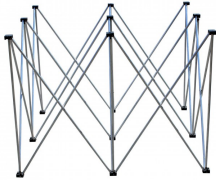

Stage Skirts

Guard Rail W/Chair Stop

Ascending Chair Stop

Shipping Dimensions & Weight

Box 1 of 1: 50.00"H x 2.50"W x 50.00"L - Shipping Weight: 40.00 lbs

Suggested Shipping Method: Parcel

UPC

019372406785

StageX™ 32 Inch Aluminum Accordion Style Portable Stage Riser

SKU: XSF-R32

StageX™ 8 Inch Aluminum Accordion Style Portable Stage Riser

SKU: XSF-R8
