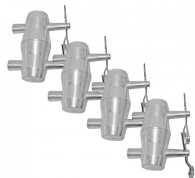

At the heart of the system is square circular truss that utilize a standard conical connector system, which easily mates with other brands of truss of the same size and connector style, and is available in a variety of lengths to suit your designs. It also works with different types of corners, base plates, connectors and accessories that add stability while expanding on limitless configurations.

### XT-SQ SERIES DIMENSIONS

4X 90degree Sections  
Square Framed Circular Truss (4 Segments), 6.56FT (2m)

Shipping Weight: 76Lbs  
6.56ft 2.0m outside dimension  
4.56 Inside dimension

Main Tube: 2in / 50mm  
Braces: .75in / 20mm / 3/4"  
Material: EN-AWT6 6082 Aluminum

+ Where can I buy one?

[submit a question](#)

---

**Customer Testimonials**

What did you think

---

**Related Products**

**9.84 FT 3m Circular F34 Square Box Truss 4 Segments**

SKU: XT-CSQ984-4X90

**Set of (4) Double Sided Conical Couplers with connectors and pins**

SKU: XT-CP-PAC3 Pack

**6 Way Square Truss Junction Block - Includes 4 Way 16 Half Conical Couplers**

SKU: XT-JB6W-4W