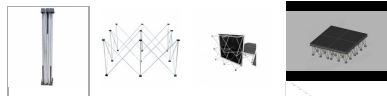

SKU: XSF-R16

This product is discontinued

StageX™ 16 Inch Aluminum Accordion Style Portable Stage Riser

Product Images

[Download Product Images](#)

Our Products And You

[submit your story](#)

ProX XSF-R16 StageX™ 16 Inch Aluminum Accordion Style Portable Stage Riser

Description

The **ProX XSF-R16** Aluminum Accordion Style Portable Stage Riser provides firm support for your platforms. Handling up to 185 lbs./sq. ft. (900kg/sq. meter) of equally distributed live load, they're also very lightweight and compact. Our StageX™ risers lock securely to the platforms with our integrated platform interlocking system.

Use with [XSF-4X4](#)

Features

For All StageX™ Accessories [Use This Link](#)

Exterior Dimensions & Weight

0.00"H x 6.00"W x 26.00"L - Weight: 7.00 lbs

Shipping Dimensions & Weight

Box 1 of 1: 8.00"H x 7.00"W x 27.00"L - Shipping Weight: 8.00 lbs