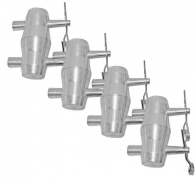

Set of (4) Double Sided Conical Couplers with connectors and pins

SKU: XT-CP-PAC3 Pack