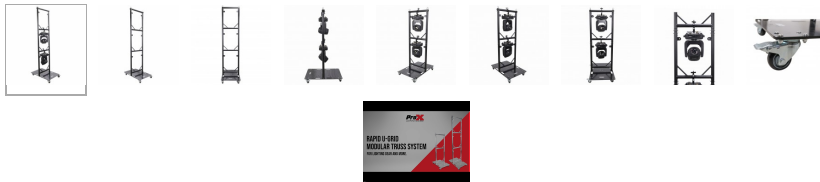

Home > Products > ProX Truss > Modular Rapid U Grid > Truss Modular 3X Rapid U Grid Trio Package for Lighting - Moving Heads W-Rolling Aluminum Baseplate | Black Finish

SKU: XT-GRU-PKGX3BLK

Permalink:

[Search on Google](#)

Truss Modular 3X Rapid U Grid Trio Package for Lighting - Moving Heads W-Rolling Aluminum Baseplate | Black Finish

[Find A Dealer](#)

Product Images

[Download Product Images](#)

Our Products And You

Submit your
story

ProX XT-GRU-PKGX3 BLK Truss Modular 3X Rapid U Grid Trio Package for Lighting - Moving Heads W-Rolling Aluminum Baseplate | Black Finish

Description

The **ProX XT-GRU-PKGX3 BLK** makes building a modular lighting grid for moving heads or other entertainment lighting, that is expandable up to 10 U modules is easy to achieve with the XT-GRU-PKGX3. The ProX grid package includes the beginning parts needed to mount move and store moving head fixtures for stages or performance areas.

The XT-GRU3024 grid units allow for grid configurations tailored to your needs. You can hang up to 10 grids beneath each other for custom layouts. The hanging frames are built from durable EN-AWT6 6082 aluminum frames and each grid will fit small to medium-sized moving-head lights. The rolling baseplate is constructed from 10mm AWT6 6082 Aluminum Plate with handle cutouts and multiple drilled stud mounting holes for versatility. The baseplate is designed to work with the XT-GRU3024 grid units but can also be configured to work with F34 trussing products as well. The baseplate casters allow for easy moving of the XT-GRU-PKGX3 from the truck to venue to stage with minimal effort and protection for your lighting devices.

The XT-GRU3024 Rapid Grid™ modular design allows endless configurations for single fixtures, double hanging or ladders of multiple fixtures, which can also be expanded to create a wall of hanging positions. Each U module has two safety point attachments, one on each side for use with multiple styles of fixtures. The **ProX GRU Rapid Grid™ System** has been designed for quick deployment and takedown in any environment. The lightweight yet strong aluminum construction is additionally reinforced to provide added stability and safety.

Easily expand the configurations of the ProX GRU Rapid Grid™ System by utilizing the standard ProX Truss F31 selection of single tube 2" pipes, T sections, spigots, or corner adapters. These products all will fit into the GRU system which allows you to create hanging structures in an unlimited amount of designs for lighting utility.

ProX Truss products utilize industry standard dimensions to be compatible to connect to/with many other manufacturers trussing products with conical connectors.

Features

- [Download the ProX Truss/Rigging Safety Guide](#)
- [Designed for the XT-GRU3024 Rapid Grid™ Unit](#)