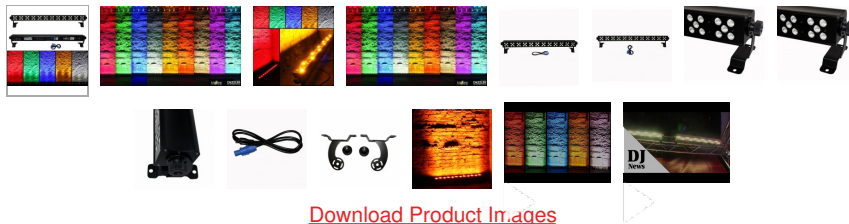

Home > Products > ProX Lighting > LED Lighting > LED Bars / Up Lighting > Ultrabright DAZZLER Bar with 60 3W RGBWA LED in Black Housing

SKU: X-BAR60RGBWABIRC

Permalink:

[Search on Google](#)

Ultrabright DAZZLER Bar with 60 3W RGBWA LED in Black Housing

[Find A Dealer](#)

Product Images

[Download Product Images](#)

Our Products And You

[submit your story](#)

ProX X-BAR60RGBWABIRC Ultrabright DAZZLER Bar with 60 3W RGBWA LED in Black Housing

Description

The ProX X-BAR60RGBWA-B IRC DAZZLER is a 1 meter / 3.3ft long LED Bar Fixture that provides a wide, smooth wash of light that can give amazing color displays at a great value. Use It Anywhere, Anyplace, Anytime! Buildings, Facades, Signs, Column Lighting Statuary, Backlighting, Theatre, Nightclubs, Hotels, Restaurants.....

The ProX DAZZLER™ is an RGBWA strip wash fixture powered by 60x 3W Red/Green/Blue/Amber/White LEDs (12x each). Users can produce outstanding color mixing, with up to 32 Million Colors, from its high powered RGBWA LEDs. User-selectable DMX modes and an LED control panel with IR Remote Control, makes this fixture flexible and easy to use and built-in color change programs, 3 auto programs and are available in standalone, master-slave, and DMX modes for ultimate versatility. It's built durable and attractive with a heavy-duty black powder-coated aluminum enclosure, chainable Power Connection AC power, and 3-pin DMX connections. Adjustable dual mounting brackets for permanent or mobile use makes for easy positioning or floor support!