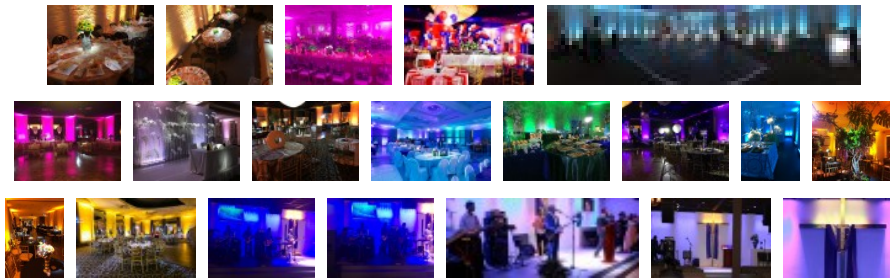

[Find A Dealer](#)

Product Images

[Download Product Images](#)

Our Products And You

[submit your story](#)

ProX X-BAR60RGBWABIRC Ultrabright DAZZLER Bar with 60 3W RGBWA LED in Black Housing

Description

The ProX X-BAR60RGBWA-B IRC DAZZLER is a 1 meter / 3.3ft long LED Bar Fixture that provides a wide, smooth wash of light that can give amazing color displays at a great value. Use It Anywhere, Anyplace, Anytime! Buildings, Facades, Signs, Column Lighting Statuary, Backlighting, Theatre, Nightclubs, Hotels, Restaurants.....

The ProX DAZZLER™ is an RGBWA strip wash fixture powered by 60x 3W Red/Green/Blue/Amber/White LEDs (12x each). Users can produce outstanding color mixing, with up to 32 Million Colors, from its high powered RGBWA LEDs. User-selectable DMX modes and an LED control panel with IR Remote Control, makes this fixture flexible and easy to use and built-in color change programs, 3 auto programs and are available in standalone, master-slave, and DMX modes for ultimate versatility. It's built durable and attractive with a heavy-duty black powder-coated aluminum enclosure, chainable Power Connection AC power, and 3-pin DMX connections. Adjustable dual mounting brackets for permanent or mobile use makes for easy positioning or floor support!