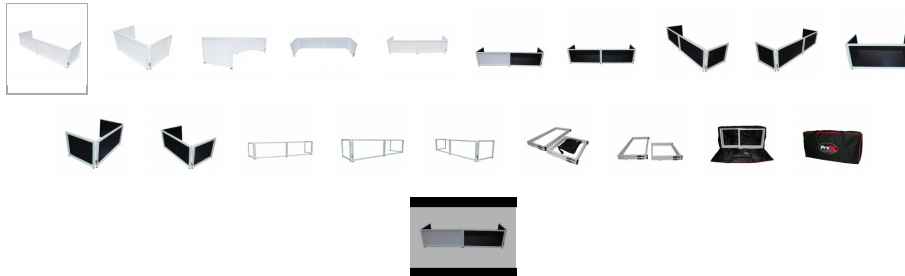

Home > Products > ProX Stands > DJ Facades > > White Frame 6 Ft foldable 4 Panel Tabletop DJ Facade Front Board booth with Black and White Scrims and portable bag

SKU: XF-TTFW

Permalink:

[Search on Google](#)

White Frame 6 Ft foldable 4 Panel Tabletop DJ Facade Front Board booth with Black and White Scrims and portable bag

[Find A Dealer](#)

Product Images

[Download Product Images](#)

Our Products And You

[Submit your story](#)

ProX XF-TTFW White Frame 6 Ft foldable 4 Panel Tabletop DJ Facade Front Board booth with Black and White Scrims and portable bag

Description

ProX XF-TTFW is light weight Aluminum White Frame designed for standard 6 Ft foldable table 4 Panel Tabletop DJ Facade Front Board booth with Black and White Scrims and portable bag. The **ProX XF-TTFW Tabletop Facade** is a great solution to professionally show your equipment and create a professional look at the same time. portable fast set-up The stretch fabric panels are easily removable for cleaning. Transportation and storage are also simple with the included carry bag. No tools are necessary to set up, break down, or remove the stretch panels. It comes with white frames and both black and white scrims.

Features

Front Panels: (2) 34.5"W x 16"H - By putting 2 front panels you get 69" (5.75ft)

Side Panels: (2) 19.5"W x 16"H

Folded for transport: 35" x 17" x 6"

Lightweight Aluminum Black Powercoated Frames

4x Black Spandex Scrims