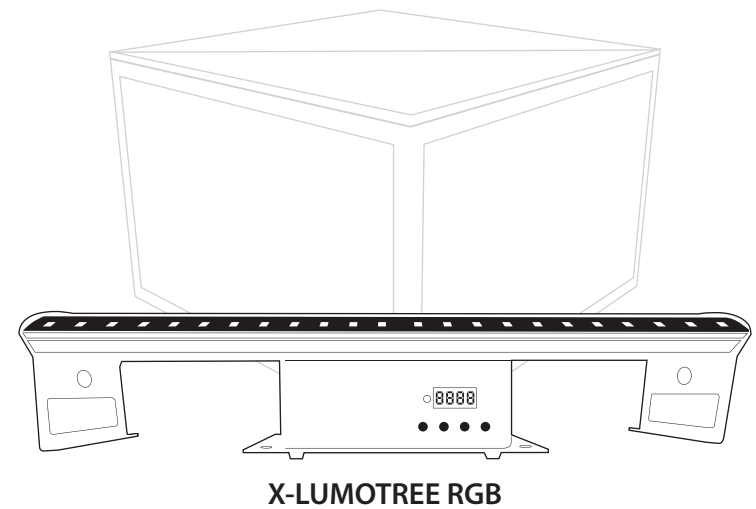

For use with products
LUMOSTAGE

LUMOTREE™
20-inch 72 SMD RGB LED for LUMOSTAGE™

ProX Live Performance Gear
55 Hook Road Suite #46A
Bayonne, NJ 07021
info@proxcases.com

www.proxdirect.com

User Manual Version 1.0