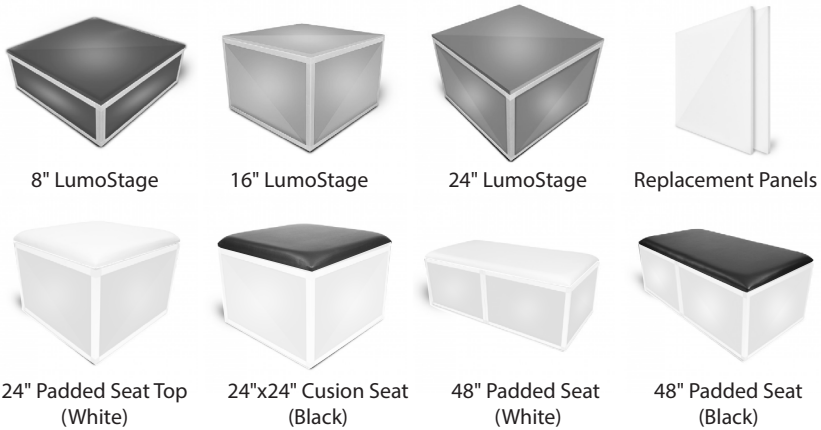

For use with products
LUMOSTAGE

LUMOTREE™
20-inch 72 SMD RGB LED for LUMOSTAGE™

ProX Live Performance Gear
55 Hook Road Suite #46A
Bayonne, NJ 07021
info@proxcases.com

www.proxdirect.com

User Manual Version 1.0