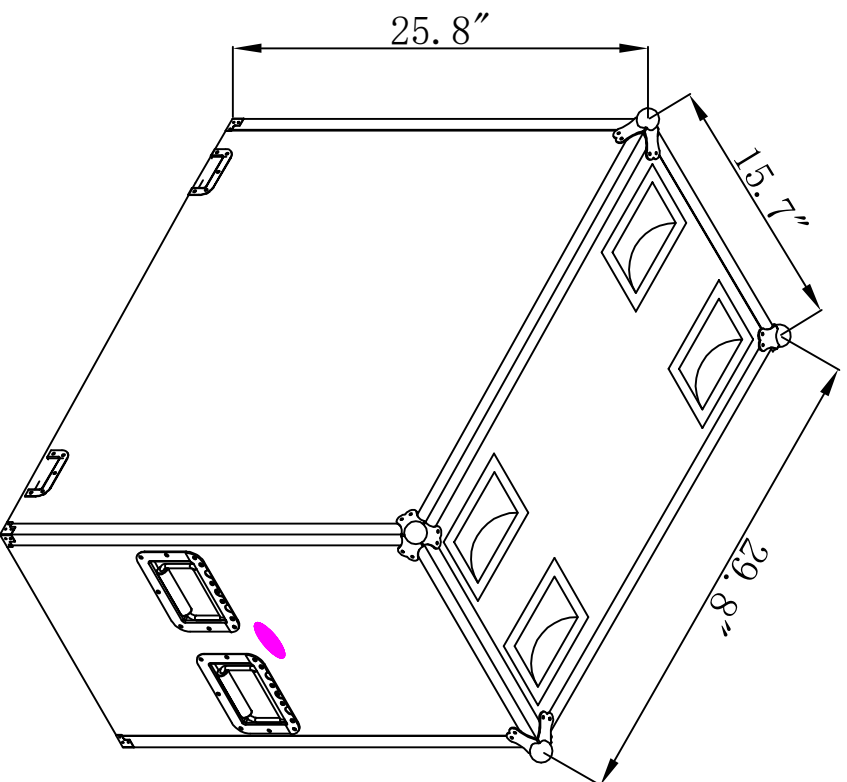

X-QSC-KSUB Hexagon wood
 dims. 29.8" x 15.7" x 29.9"

main case platform

July 17 2017
 ProX reserve the right to make changes to designs, styles, features, colors, dimensions and other specifications without prior notice.