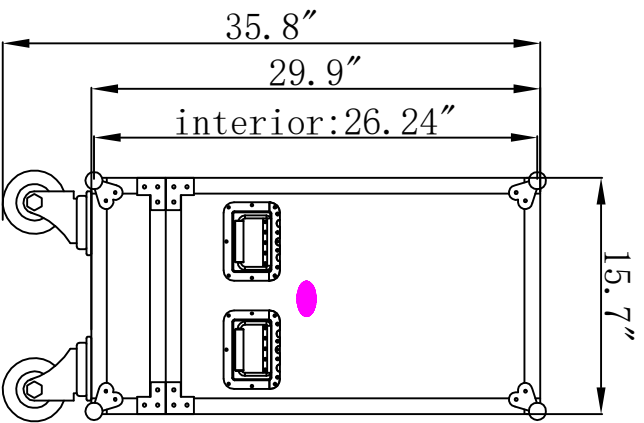

X-QSC-KSUB Hexagon wood
 dims. 29.8" x 15.7" x 29.9"

main case platform

July 17 2017
 ProX reserve the right to make changes to designs, styles, features, colors, dimensions and other specifications without prior notice.