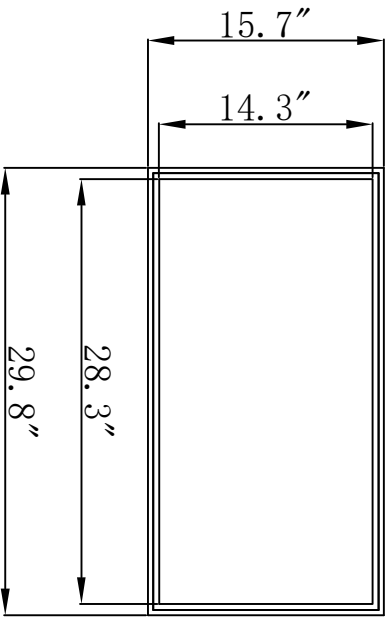

X-QSC-KSUB Hexagon wood
 dims. 29.8" x 15.7" x 29.9"

main case platform

July 17 2017
 ProX reserve the right to make changes to designs, styles, features, colors, dimensions and other specifications without prior notice.