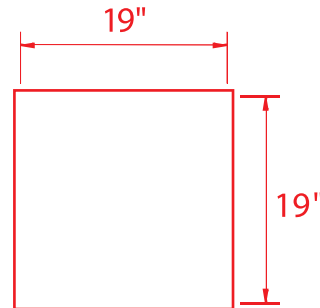

Exterior Dimensions

Large Case

Medium Case

Interior Dimensions

Int. Depth
22"

Int. Depth
18"