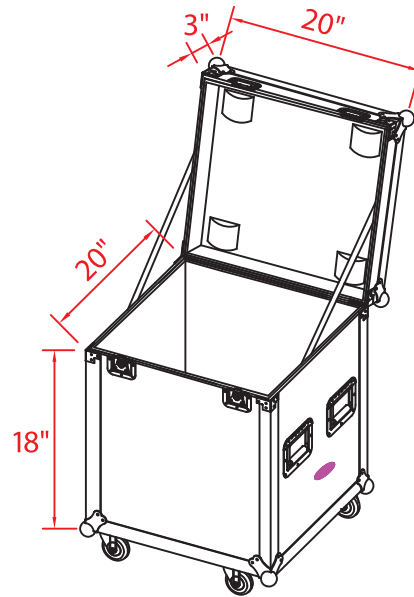

Exterior Dimensions

Large Case

Medium Case

Interior Dimensions

Int. Depth
22"

Int. Depth
18"