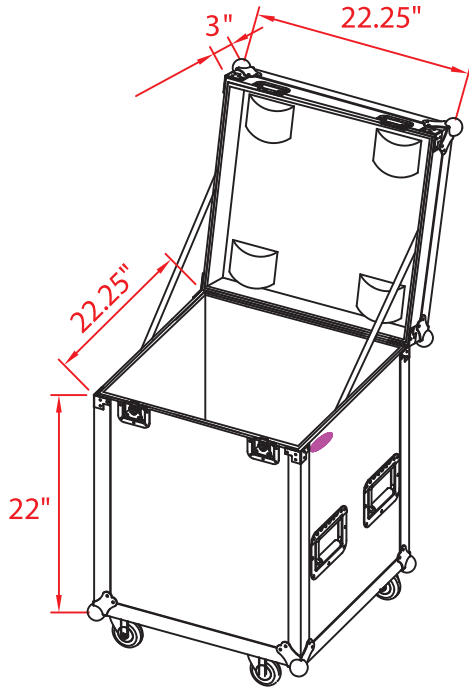

Exterior Dimensions

Large Case

Medium Case

Interior Dimensions

Int. Depth
22"

Int. Depth
18"