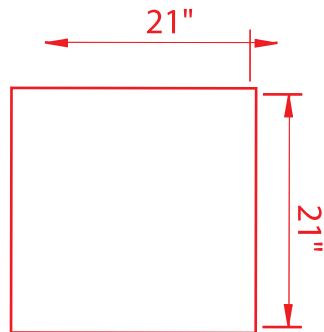

Exterior Dimensions

Large Case

Medium Case

Interior Dimensions

Int. Depth
22"

Int. Depth
18"