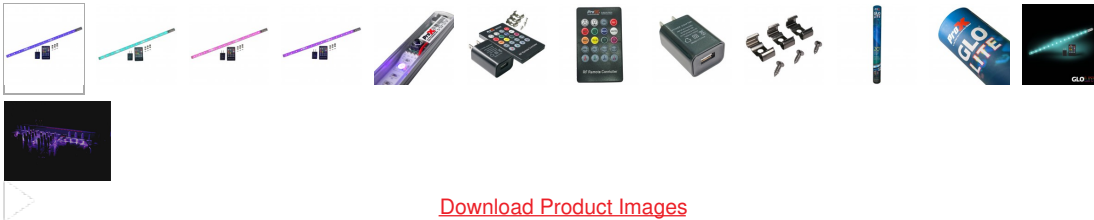

Home > Products > ProX Lighting > LED Lighting > LED Bars / Up Lighting , LED Strips & Ropes > GLOLITE 20" RGB LED Accent Lighting Fixture Aluminum Body RF Remote Controlled USB Powered

SKU: X-GLOLITE20

Permalink:

[Search on Google](#)

GLOLITE 20" RGB LED Accent Lighting Fixture Aluminum Body RF Remote Controlled USB Powered

[Find A Dealer](#)

Product Images

[Download Product Images](#)

ProX X-GLOLITE20 GLOLITE 20" RGB LED Accent Lighting Fixture Aluminum Body RF Remote Controlled USB Powered

Description

The ProX X-GLOLITE20 is an **Exclusive Product from ProX (Design Copyright © 2018)** LED light for your production rigs. It is 20 inches long, has 13 bright SMD 5050 LEDs providing 8 colors via the included Wireless Remote Control. It also has four Sound Active modes as well. The X-GLOLITE20 is housed in an aluminum body for durability and safety, USB powered and also includes an AC Wall Adapter as well. It is truly plug and play. Remote uses CR2025 3V Battery

The RF Remote provides 8 colors to choose from: Two "Color Jump" and "Fade" modes and four sound-activated modes plus Dimming/Brightness controls and On/Off Button.

Light up your control surfaces, stylize your music rigs or illuminate your home or office with this versatile lighting product. It is packaged in a hanging retail display.

Features

- Durable aluminum housing
- Sound active mode
- Included RF wireless remote control
- LED Lifetime: 40,000 hours
- USB Powered
- Wall AC power supply included
- 13 SMD5050 LEDs along 20" strip
- Exclusive Product from ProX Live Performance Gear® (Design Copyright © 2018)
- GloLite20™ is a Trademark of ProX Live Performance Gear®

Exterior Dimensions & Weight

0.50"H x 0.75"W x 20.00"L - Weight: 0.50 lbs

Shipping Dimensions & Weight

Box 1 of 1: 2.50"H x 2.50"W x 22.00"L - Shipping Weight: 1.00 lbs

Suggested Shipping Method: Parcel

UPC

019372409205